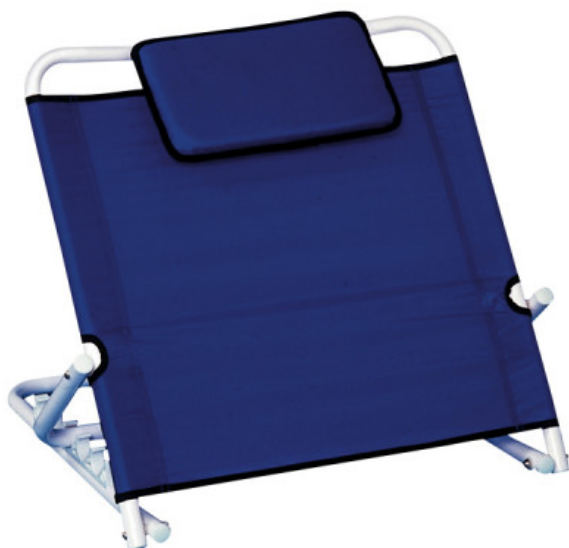

Birling Bed Back Rest

Brand: Aidapt
Product Code: VG820A
Availability: 15
Weight: 2.05kg

Price: £41.24

Short Description

Birling Bed Back Rest sits users up in bed - eliminating the need for carers to lift.

Description

The Birling Bed Back Rest is an ideal and versatile adjustable back rest for resting patients or those seeking greater comfort in bed. With multiple fixed back positions giving support to the user, the Birling Bed Back Rest is covered with an easy clean fabric and comes complete with a head cushion. Supplied in a retail box.

- Can be set at 5 different angles up to 85 degrees
 - 108 kg (17 stone) weight limit
 - Easy-clean fabric and padded head cushion
 - Light but sturdy framework
 - Epoxy coated frame in white
-
- Depth (mm): 500
 - Height (mm): 280-550
 - Width (mm): 490
 - Product Dimensions (mm): 280x490x500
 - Net weight (kg): 2.05
 - Colour: Blue and white

- Depth of base: 500
- Maximum User Weight (kg): 108
- Maximum User Weight (stones): 17
- Width of Base (mm): 490

[Read more about VAT Exemption.](#)

Product Gallery